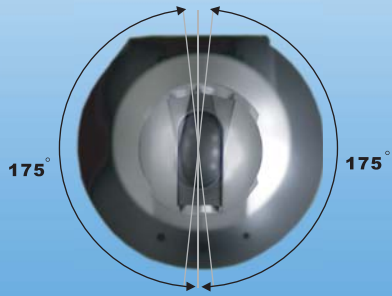

Pan/Tilt Network Camera

PT7135 / PT7137

◀ Pan: 350° ▶