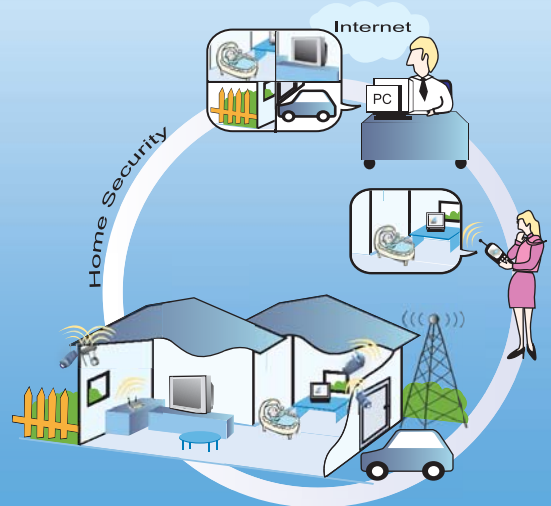

# 3GPP/ISMA Pan/Tilt Network Camera

The VIVOTEK PT7135/PT7137 is a 3GPP/ISMA-compatible pan/tilt network camera, offering superior image quality and optimized bandwidth efficiency by MPEG-4 implementation. Users can easily access it and receive synchronized video and audio by computers, cellphones, or media adapters with TV, anytime, anywhere for indoor surveillance and remote monitoring.

## Features

- Live Video and Audio Monitoring via 2.5G/3G Mobile Phone or Media Adapter
- Motorized Wide-Range Pan/Tilt
- MPEG-4 Video Compression (Simple Profile)
- Compact Size with Stylish Design
- Easy to Install and Configure
- Optimized Synchronization of Audio and Video
- 802.11g Wireless Connection (PT7137)
- Supports 3GPP/ISMA RTSP (Real Time Streaming Protocol)
- Intelligent Motion Detection
- Superior Low Light Performance
- Excellent Image Quality with Up to 30 Frames Per Second in Full VGA Resolution

# Pan/Tilt Network Camera

PT7135 / PT7137

◀ Pan: 350° ▶

▲ Tilt: 125° ▼