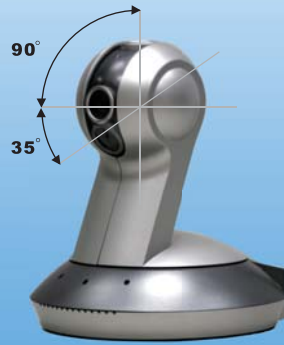

## Features

- Live Video and Audio Monitoring via 2.5G/3G Mobile Phone or Media Adapter
- Motorized Wide-Range Pan/Tilt
- MPEG-4 Video Compression (Simple Profile)
- Compact Size with Stylish Design
- Easy to Install and Configure
- Optimized Synchronization of Audio and Video
- 802.11g Wireless Connection (PT7137)
- Supports 3GPP/ISMA RTSP (Real Time Streaming Protocol)
- Intelligent Motion Detection
- Superior Low Light Performance
- Excellent Image Quality with Up to 30 Frames Per Second in Full VGA Resolution

# Pan/Tilt Network Camera

PT7135 / PT7137

◀ Pan: 350° ▶

▲ Tilt: 125° ▼