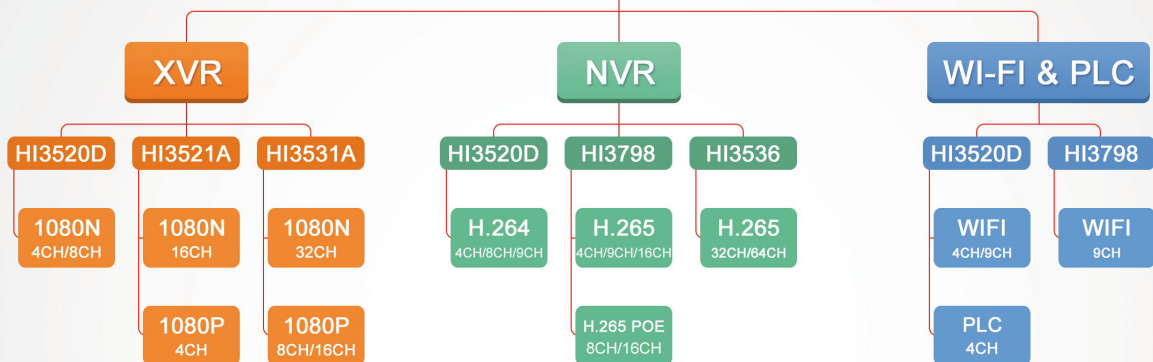

PG/PGH

More Choises

More Applications

Longse Recorder Line Up XVR/NVR Full Series H.265/H.264

HI3520D
HI3521A
HI3531A

H.264

XVR/NVR RECORDER

H.265

HI3798
HI3536

• 1 SATA

D

• 1 SATA

PG/PGH

• 2 SATA

A

• 1 SATA

PY

• 1 SATA

N

• 8 SATA

L

PLC Kits

What is PLC ?

In one word , all datas transmitted by electricity!

Super Easy
Home Security System

Kits Optional

2MP/1MP
Transmission Distance
300 meters

Freely for **DIY**

Separated PLC power adapter
available for more cases