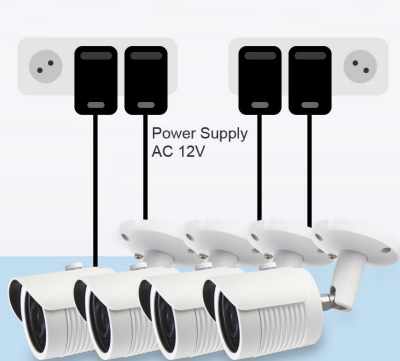

PY

• 1 SATA

N

• 8 SATA

L

PLC Kits

What is PLC ?

In one word , all datas transmitted by electricity!

Super Easy
Home Security System

Kits Optional

2MP/1MP
Transmission Distance
300 meters

Freely for **DIY**

Separated PLC power adapter
available for more cases