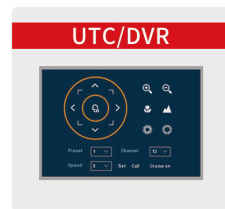

64G
SD Card

Built-in POE

Support both external trigger and motion detection trigger

Alarm IN/OUT

Motor Zoom + Auto Focus

• 5X AF 2.7-13.5mm Lens

Recommend ★★★★★ 3X 4X STARVIS 4 IN 1 5 IN 1

Deepbase IP66 Functional IR Dome

WHY CHOOSE Motor Zoom?

- ① No need manual zoom.
- ② You should auto focus lens by OSD or UTC.

Duas maneiras de Zoom In / out foco In / out

Recommended Solution & Cases

	3X	5X AF 2.7-13.5mm	18X
IP	2MP H.265 SONY IMX290	4MP H.265 OV4689	2MP SONY IMX323
HD	2MP 4 IN 1 SONY IMX323	2MP 4 IN 1 SONY IMX290	
Case	 LBH30	 LIRDQ  LVDH	 PT5A